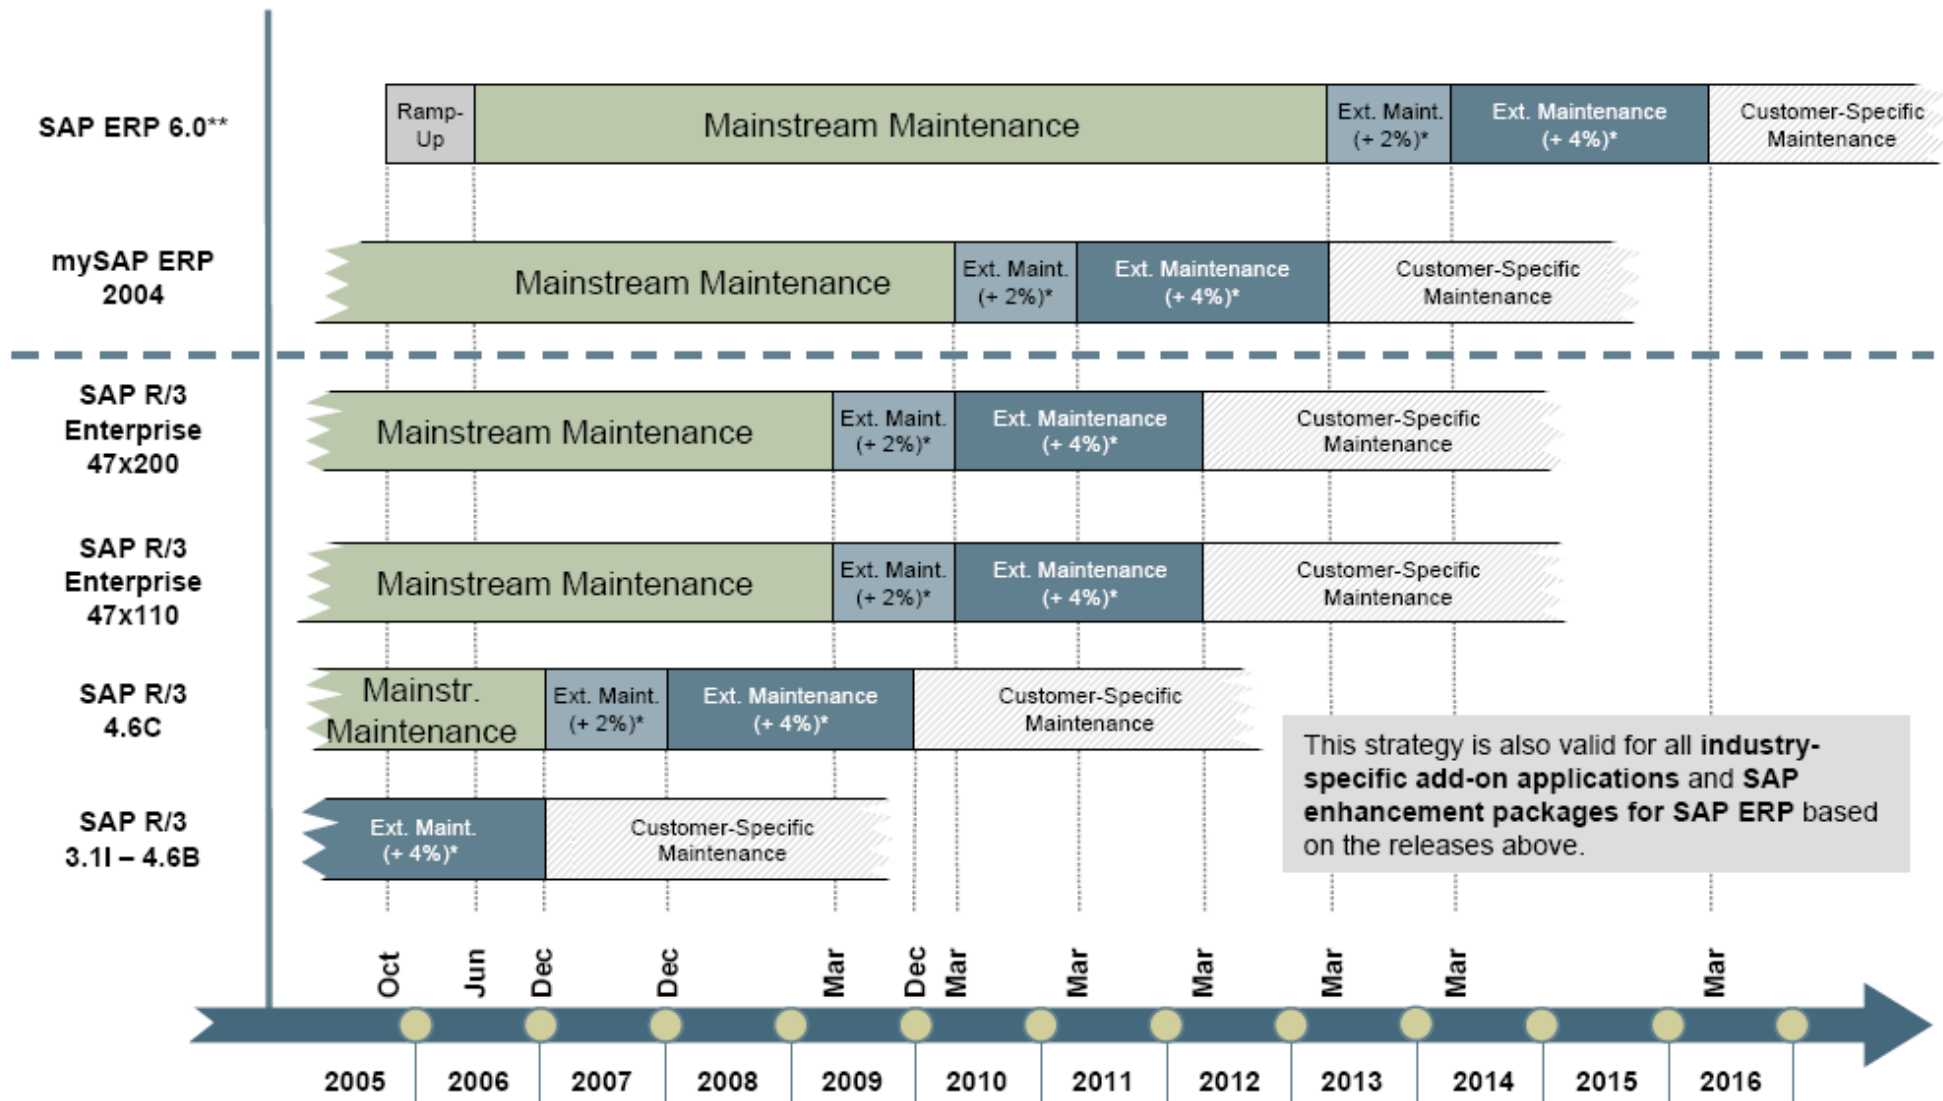

Releasefolge

SAP R/3 4.6C

SAP R/3 4.7
Enterprise

SAP ERP ECC 5.0/6.0

Enterprise Core Component
Enterprise Central Component

E = Erweiterung

Release and Maintenance Strategy SAP ERP

* Overall payment is SAP Standard Support / SAP Premium Support fee plus additional fee of 2% or 4% of the maintenance base per year.

** SAP ERP 6.0 is the application release formerly known as mySAP ERP 2005.